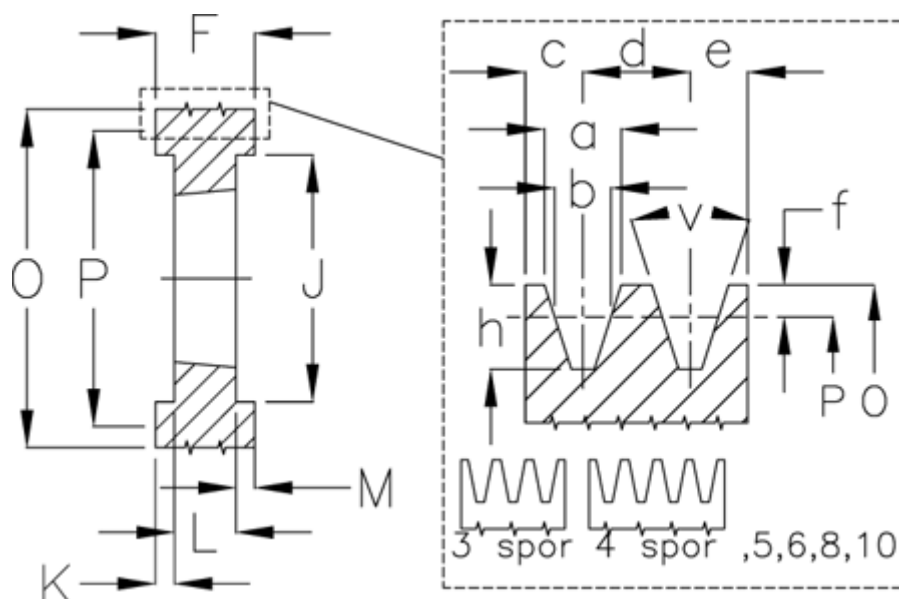

Article number: 604113020008

Description: V-belt pulley SPZ 200/8 TL3020

Measures

a	= 9.7	For bush	= 3020	O	= 204.0
b	= 8.5	h	= 11.0	P	= 200
Bush ζ max	= 75	J	= 171	Type	= SPZ
c	= 8.0	K	= 24,5	v	= 38 degrees
d	= 12.0	L	= 51		
e	= 8.0	m	= 24.5		
f	= 2.0	N	= -		
F	= 100	Number of ribs	= 8		